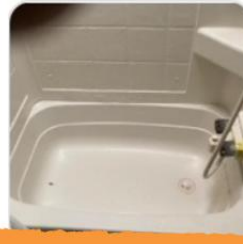

EXPLORE *The Country!*

2017 PASSPORT TRAVEL TRAILER FOR SALE!

Slideout Power Awning

All weather use. Front Master bedroom with side nightstands, upper cabinets, under bed storage, middle kitchen with wood faced frig/freezer, microwave, stove, living room with sofa that can lay down for sleeping, full bathroom, toilet, closet, tub/shower combo.

Artic Package

Has an Insulated underbelly, heated/enclosed holding tanks, and plex pipe plumbing. 1/2 Ton Towable, bumper pull camper, weight is 3595#, length is 21' 9" long, Ultra Lite.

\$15,000

Proceeds to benefit the Helping Hands Food Pantry.